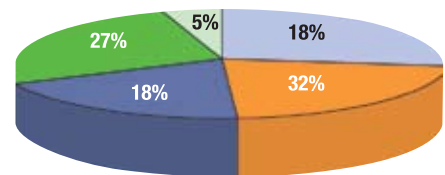

PREMIER GRASS LEYS FOR IRISH FARMERS

STOCKMAN GENERAL PURPOSE LEY

Flexible Use Ley

'For Versatile Cutting or Grazing'

GENERAL PURPOSE LEY is highly versatile being suited to a range of soil types and growing conditions.

GENERAL PURPOSE LEY has the potential to produce high quality silage with aftermath grazing. It can also deliver good quality grazing due to the inclusion of the white clover blend.

The choice of varieties means that GENERAL PURPOSE LEY is suitable for all classes of livestock.

■ **Calibra** (T) Intermediate PRG
■ **Fenema** Intermediate PRG
■ **Premium** Intermediate PRG
■ **Elgon** (T) Late PRG
■ **Stockman White Clover Blend**

Tetraploid	44%
Diploid	51%
Timothy	0%
White clover	5%
11kg per pack ₂	
1150 seeds/ yd	