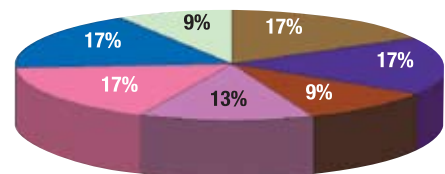

PREMIER GRASS LEYS FOR IRISH FARMERS

STOCKMAN PERMANENT PASTURE

Flexible Use Ley

'The Perfect All Rounder'

PERMANENT PASTURE is a highly popular grass mixture and the biggest selling mixture in the STOCKMAN range. It has been designed, as the name suggests to provide quality grazing and cutting over many years.

The inclusion of a range of leading perennial ryegrasses, both Diploid and Tetraploid, means PERMANENT PASTURE can supply adequate volumes of grass under a variety of management systems. Its flexibility means it will give an excellent response to more intensive grassland management systems and will also give good results under more extensive grassland practices. If you are looking for reliability and flexibility from your grass then PERMANENT PASTURE is the mixture for you.

- Trend (T) Intermediate PRG
- Tritnella (T) Intermediate PRG
- Premium Intermediate PRG
- Fornax Late PRG
- Elgor (T) Late PRG
- Matiz
- Stockman White Clover Blend

Tetraploid	51%
Diploid	40%
Timothy	0%
White Clover	9%