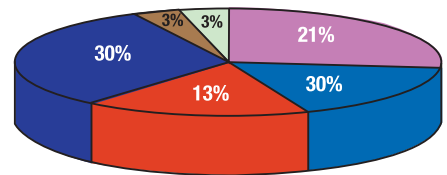

PREMIER GRASS LEYS FOR IRISH FARMERS

STOCKMAN FULL COVER GRAZER

Flexible Use Ley

'For Maximum Persistency'

FULL COVER GRAZER has been formulated using the most persistent varieties of perennial ryegrass available. All varieties are late heading to minimise seed heads in the crop and to provide an excellent ground cover to help reduce poaching. FULL COVER GRAZER is a high yielding mixture ideally suited to grazing management but will provide excellent quality silage from a later cut.

- Cancan Late PRG
- Portstewart Late PRG
- Malambo Late PRG
- Glencar (T) Late PRG
- G. Demand White Clover
- Alice White Clover

Tetraploid	17%
Diploid	77%
Timothy	0%
White Clover	6%

11.75kg per pack
1255 seeds / yd